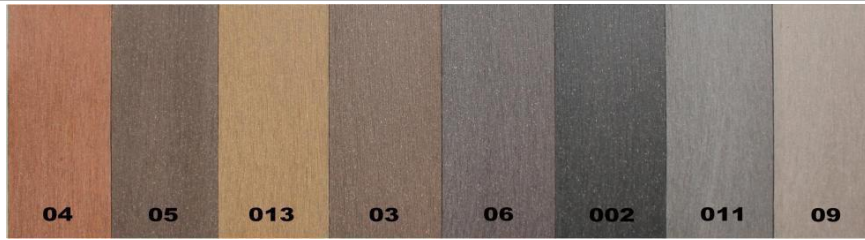

Shanghai Seven Trust Industry Co., Ltd.

Add: Building 6, headquarter Bay, No.2500 Xiupu Rd, Pudong, Shanghai 201315, China
Tel: 0086-021-61182468 E-mail: vip@shanghaiwpc.com

**All the smooth surface decking can be embossed.
All the above 8 colors are available.**

Picture	Item No.:	Description of the product	Width (mm)	Thickness (mm)	Standard Length(m)
	ST-140H25-A	Six-round-hole Decking	140	25	2.2m,2.9m suit for container. Also can be customized
	ST-146H30	Hollow Floor Decking	146	30	2.2m,2.9m suit for container. Also can be customized
	ST-150H25-A	Hollow Floor Decking	150	25	2.2m,2.9m suit for container. Also can be customized
	ST-145H25	Hollow Floor Decking	145	25	2.2m,2.9m suit for container. Also can be customized
	ST-146H21	Hollow Floor Decking	146	21	2.2m,2.9m suit for container. Also can be customized
	ST-140H23-B	Hollow Floor Decking	140	23	2.2m,2.9m suit for container. Also can be customized